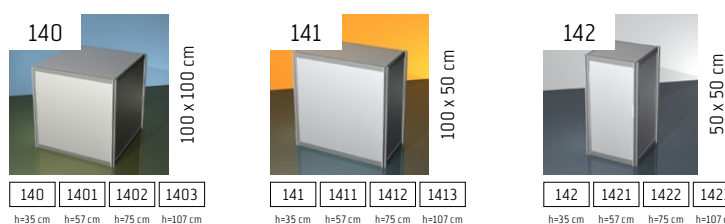

Podesti 100x100 cm, 100x50cm, 50x50 cm

	Cena / kos
140 podest 100x100 cm	33,50 EUR
141 podest 100x50 cm	33,50 EUR
142 podest 50x50 cm	33,50 EUR